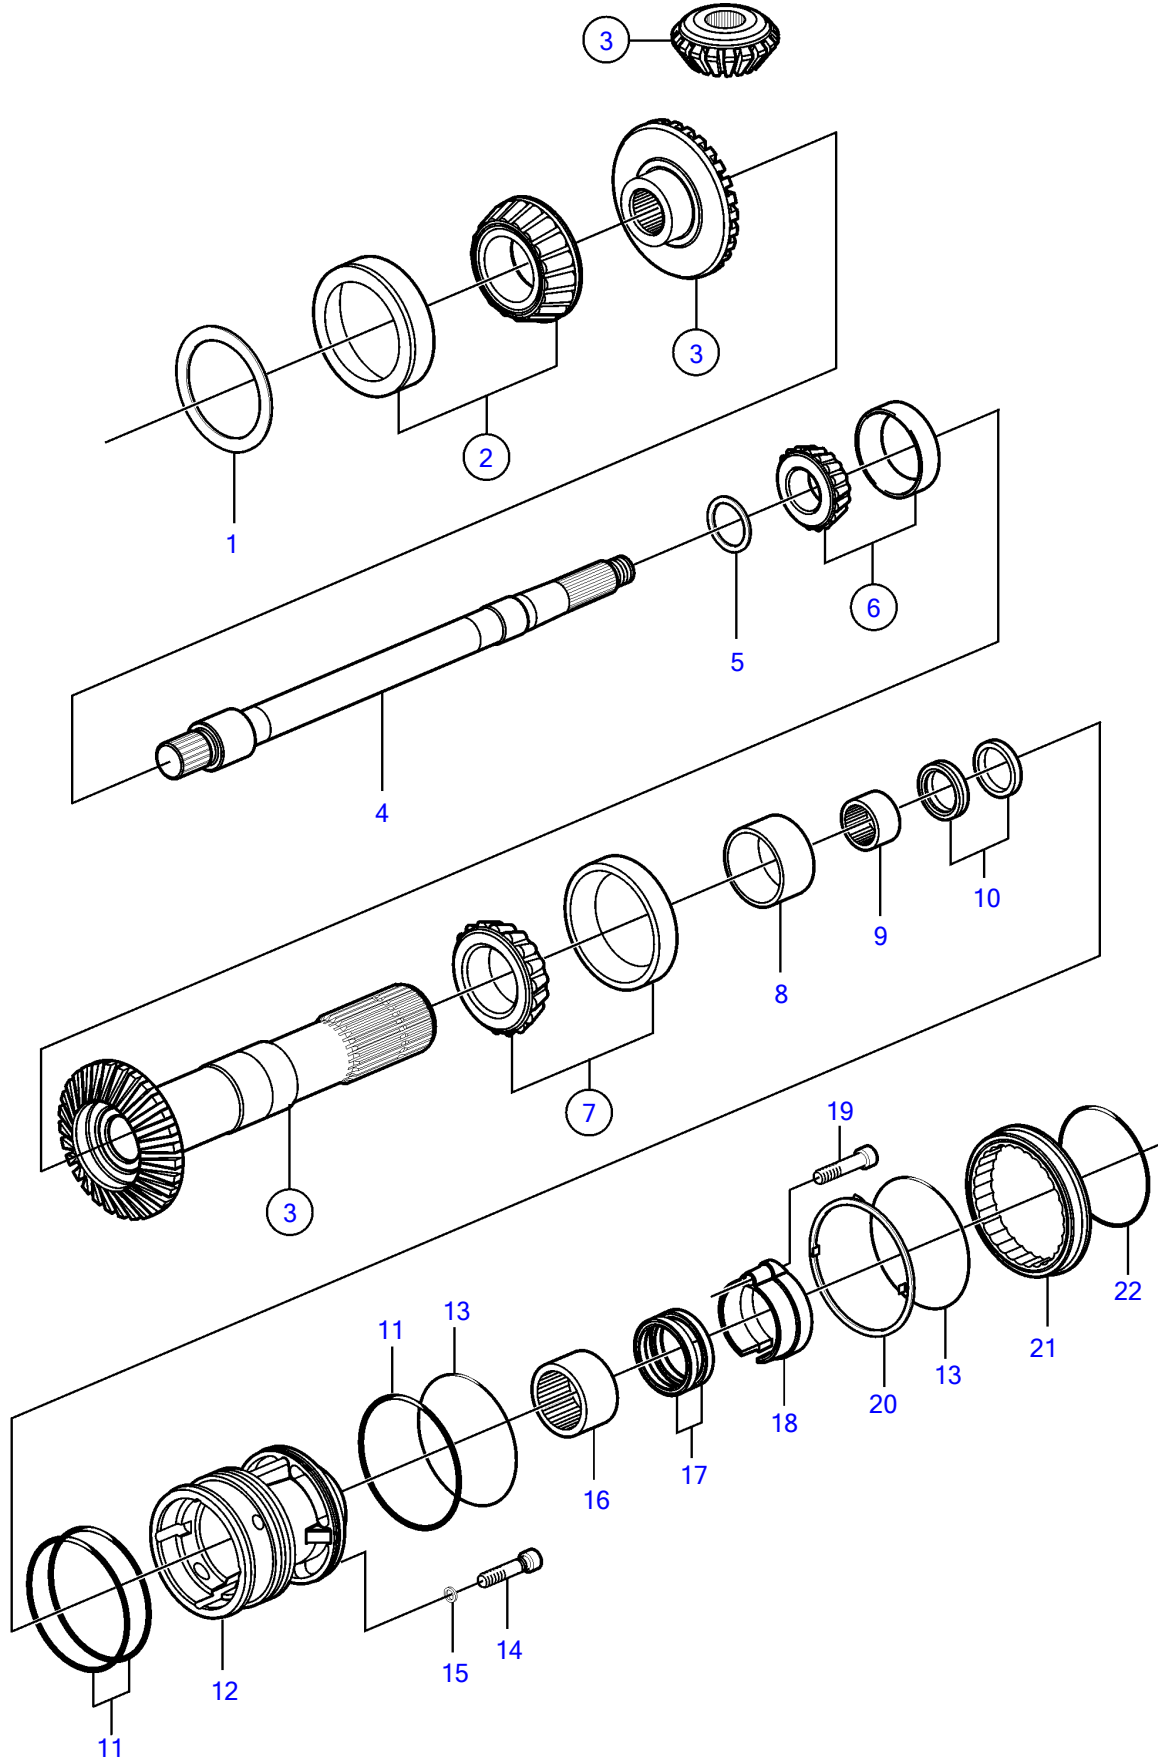

XDP-B

XDP-B

REF	PART NO.	QTY	DESCRIPTION	SEE SEC.	NOTES
1	3860648	X	Shim		TH=0.05mm
	3860649	X	Shim		TH=0.076mm
	3860650	X	Shim		TH=0.127mm
	3860651	X	Shim		TH=0.254mm
	3860652	X	Shim		TH=0.381mm
2	3859037	1	Bearing		
3	3860904	1	Gear set	4597	2.32, 1.96
	3861861	1	Gear set		2.11:1, 1.78:1
4	3851205	1	Propeller shaft		
5	191834	X	Shim		TH=0,10mm
	191835	X	Shim		TH=0.15mm
	191837	X	Shim		TH=0.25mm
6	3859038	1	Bearing		replaced by next part number
	184691	1	Roller bearing		
7	184765	1	Roller bearing		
8	184683	1	Inner ring		
9	183272	1	Needle roller bearin		
10	853871	1	Sealing ring		
11	942791	3	O-ring		
12	3862054	1	Housing		
13	946438	2	O-ring		
14	3851329	1	Screw		
15	955981	1	O-ring		
16	183859	1	Needle roller bushin		
17	851407	2	Sealing ring		
18	3861634	1	Anode		
	3861635	X	Anode		
19	963689	1	Hex. socket screw		
20	3860724	1	Retainer		
21	3860725	1	Thrust ring		
22	3852865	1	O-ring		